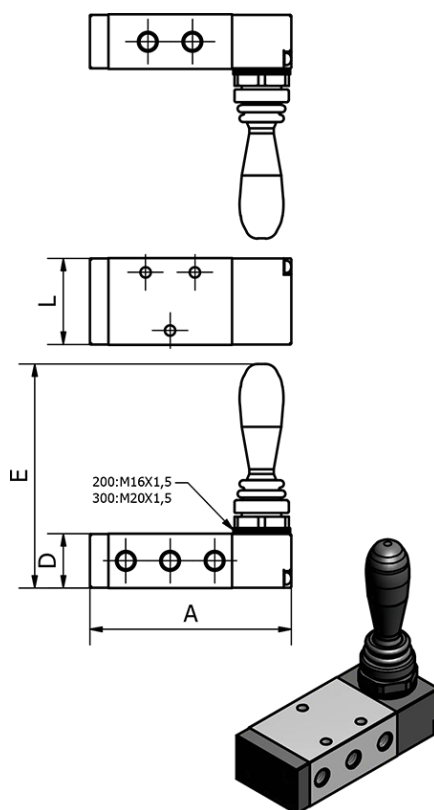

Data Sheet

Article number: 584H330C08G

Description: Hand lever valve, type 4H330C-08-G
port 30C - 5/3, closed center

Measures

A	= 101
D	= 27
E	= 93.5
L	= 40
Port	= G1/4"
Port exit	= G1/4"
Port supply and blowdown	= G1/4"